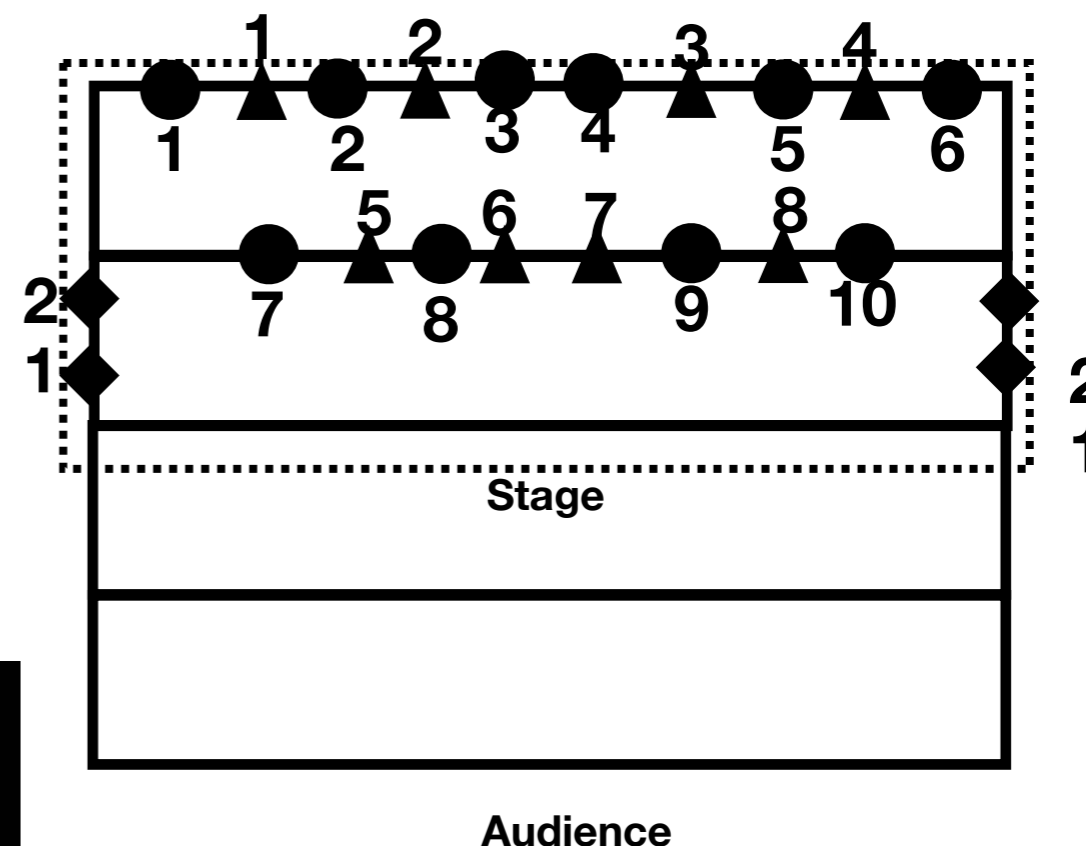

MUFFATHALLE PATCH MOVINGLIGHTS

SPOTS ▲

SPOT BT 1	Martin MAC Quantum Profile Basic (19CH)	B / 1
SPOT BT 2	Martin MAC Quantum Profile Basic (19CH)	B / 20
SPOT BT 3	Martin MAC Quantum Profile Basic (19CH)	B / 39
SPOT BT 4	Martin MAC Quantum Profile Basic (19CH)	B / 58
SPOT MT 1	Martin MAC Quantum Profile Basic (19CH)	B / 77
SPOT MT 2	Martin MAC Quantum Profile Basic (19CH)	B / 96
SPOT MT 3	Martin MAC Quantum Profile Basic (19CH)	B / 115
SPOT MT 4	Martin MAC Quantum Profile Basic (19CH)	B / 134

WASHES ●

WASH BT 1	Martin AURA XB-Extended (25CH)	B / 153
WASH BT 2	Martin AURA XB-Extended (25CH)	B / 178
WASH BT 3	Martin AURA XB-Extended (25CH)	B / 203
WASH BT 4	Martin AURA XB-Extended (25CH)	B / 228
WASH BT 5	Martin AURA XB-Extended (25CH)	B / 253
WASH BT 6	Martin AURA XB-Extended (25CH)	B / 278
WASH MT 1	Martin AURA XB-Extended (25CH)	B / 303
WASH MT 2	Martin AURA XB-Extended (25CH)	B / 328
WASH MT 3	Martin AURA XB-Extended (25CH)	B / 353
WASH MT 4	Martin AURA XB-Extended (25CH)	B / 378

**2 Lines of DMX
from FOH to
Stage available**

SIDE WASH ◆

SIDE WASH SR 1	JB- A7 Standard-16bt Move/RGB 8 (16CH)	B / 403
SIDE WASH SR 2	JB- A7 Standard-16bt Move/RGB 8 (16CH)	B / 419
SIDE WASH SL 1	JB- A7 Standard-16bt Move/RGB 8 (16CH)	B / 435
SIDE WASH SL 2	JB- A7 Standard-16bt Move/RGB 8 (16CH)	B / 451

STROBES

Strobe 1	Martin ATOMIC 3000 (4CH)	B / 479
Strobe 2	Martin ATOMIC 3000 (4CH)	B / 483

HAZE

HAZE SR	Tour Hazer (2CH)	B / 501
HAZE SL	Tour Hazer (2CH)	B / 503

Audience